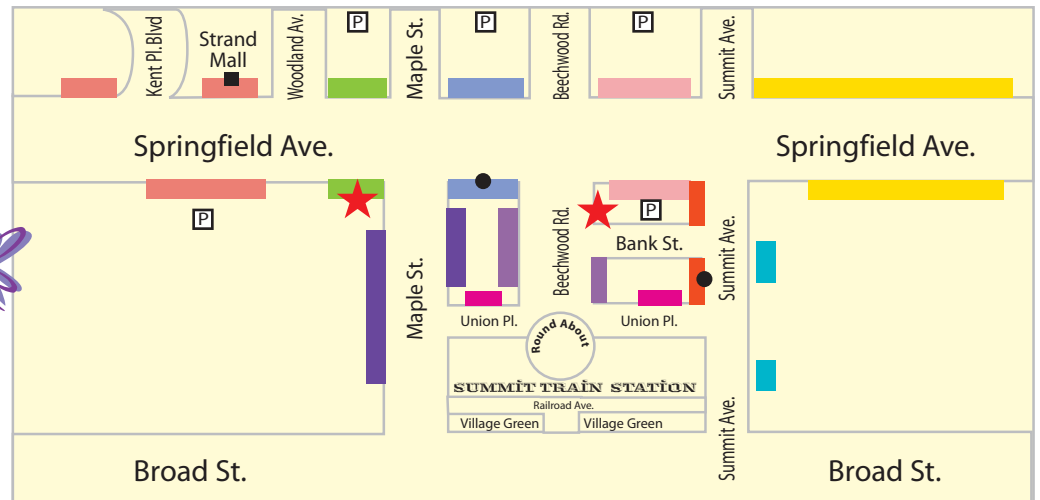

Hello Gorgeous

396 Springfield Avenue
Monster Sushi
395 Springfield Avenue
lululemon athletica ●
382 Springfield Ave. 5th Fl
Place Vendome
382 Springfield Avenue
The Papery
379 Springfield Avenue
Needell's Shoes
386 Springfield Avenue
The Summit Sampler
374 Springfield Avenue

Maharishi Invincibility Center

102 Summit Avenue
Woodward Properties
92 Summit Avenue
Ethos Spa
89 Summit Avenue
The Bar Method ●
86 Summit Avenue-2nd Fl
Catchware
96 Summit Avenue

Summit Downtown Inc.
WELCOME TABLE*****

Bank Street/Beechwood Rd.
Springfield Ave Promenade

Citibank

360 Springfield Avenue
Summit Health Shoppe
363 Springfield Avenue
Frederic Goodman Jewelers
352 Springfield Avenue
Summit Ski and Sport
352 Springfield Avenue
Duxiana
354 Springfield Avenue
Batavia Home
356 Springfield Avenue
Tito's Burritos
356 Springfield Avenue
The Square Yard
343 Springfield Avenue

Sofi's Salon

73 Union Place
The Office
61 Union Place
ZOKU Salon
17 Union Place

■ Free Parking ● Second Floor ● Fifth Floor

Summit Downtown Map